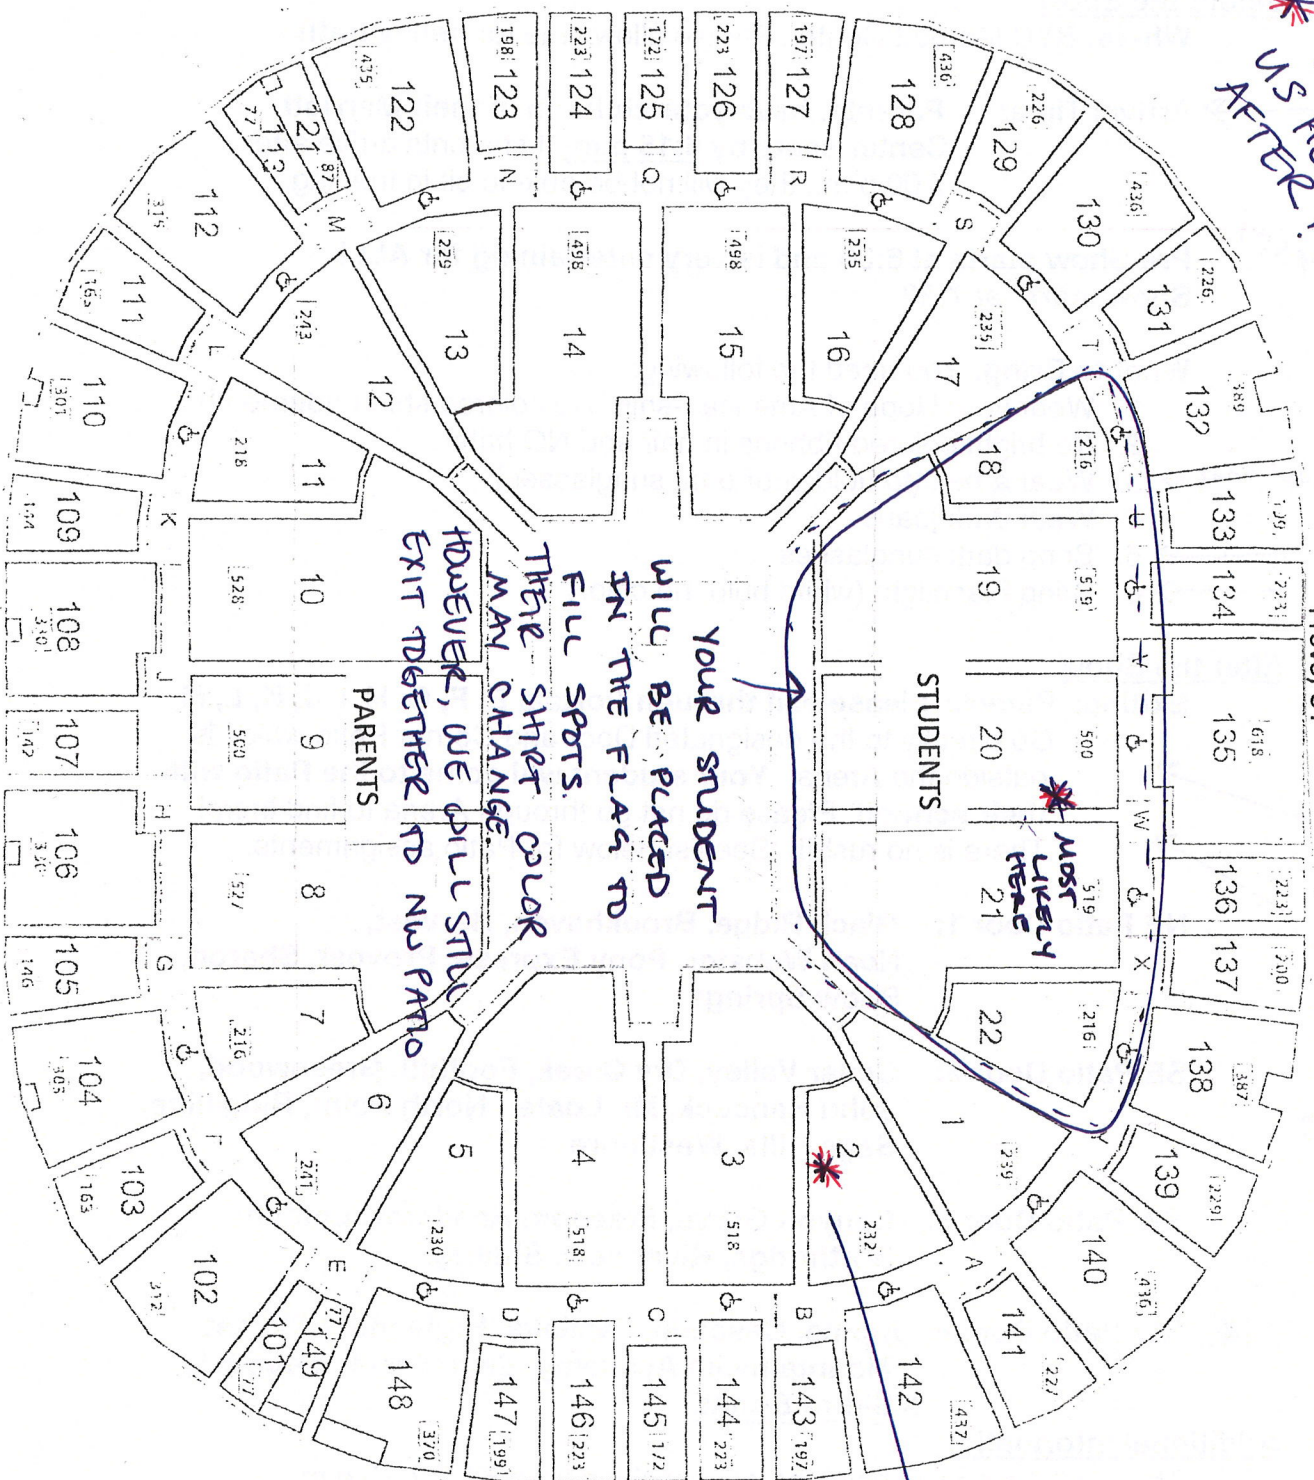

Map for Parents
MARRIOTT CENTER

701 E University Pkwy,
Provo, UT

NW PATIO
DOOR 4
WHITE

FIND
US HERE
AFTER!

NE PATIO
DOOR 1
RED

SW PATIO
DOOR 3
BLUE

SE PATIO
DOOR 2
YELLOW

YOUR STUDENT
WILL BE PLACED
IN THE FLAG AND
FILL SPOTS.
THERE SHIRT COLOR
WILL CHANGE.
HOWEVER, WE WILL STILL
EXIT TOGETHER TO NW PATIO

SIT
HERE!
THEY WILL
MOVE US
INTO THE
FLAG!